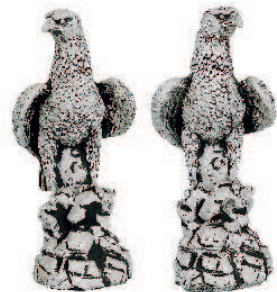

Figuras  
Figures

Ref.				
David David				
EO222	30	40	116	65

Ref.				
Eva Eva				
EM221	30	38	117	86

Ref.				
Toppo con Pala Mole with Shovel				
EO232	24	20	35	11

Ref.		
Palomo Real Royal Cock Pigeon		
EN305	34	12

Ref.		
Aguila Derecha Fight Eagle		
EN301	57	20

Ref.		
Palomillo Little Pigeon		
EN307	29	6

Ref.		
Aguila Izquierda Left Eagle		
EN302	57	20

Ref.				
Toppo Podando Proning Mole				
EO234	40	28	39	33

Ref.				
Toppo con Cesto de Flores Mole with Flowers Bag				
EO231	27	21	35	13