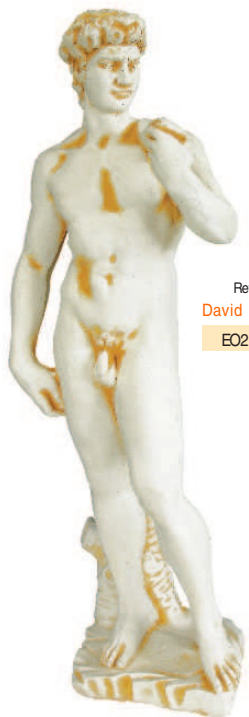

Figuras  
Figures

Ref.				
David David				
EO222	30	40	116	65

Ref.				
Eva Eva				
EM221	30	38	117	86

Ref.				
Toppo con Pala Mole with Shovel				
EO232	24	20	35	11

Ref.		
Palomo Real Royal Cock Pigeon		
EN305	34	12

Ref.		
Aguila Derecha Fight Eagle		
EN301	57	20

Ref.		
Palomillo Little Pigeon		
EN307	29	6

Ref.		
Aguila Izquierda Left Eagle		
EN302	57	20

Ref.				
Toppo Podando Proning Mole				
EO234	40	28	39	33

Ref.				
Toppo con Cesto de Flores Mole with Flowers Bag				
EO231	27	21	35	13

Ref.				
Toppo con Carretón Mole with Garden Cart				
EO233	54	31	39	28

Ref.				
Pato con Bufanda Duck with Scarf				
EN241	50	28	39	33

Ref.				
Pato con Gorra Duck with Cap				
EO239	50	30	36	26

Ref.				
Pato con Huevo Duck with Egg				
EM240	32	23	49	24