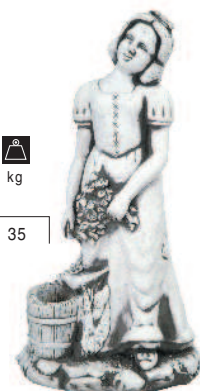

Ref.		
Nomos Pequeños Small Gnomes		
EN227	44	94